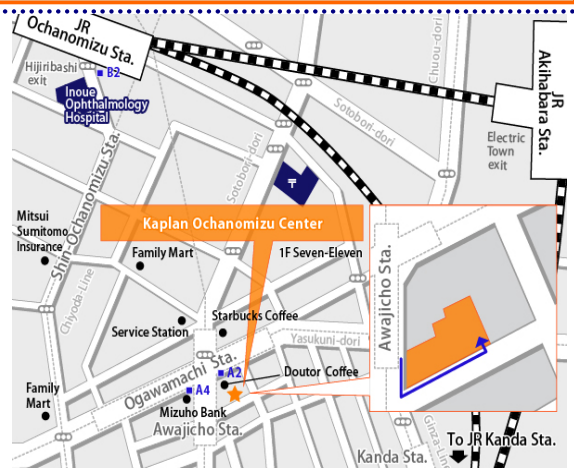

2. Test-takers are requested to bring the required test books on test dates.

We are not able to loan a test book to test-takers who forget to bring their books; however, copies will be provided for ¥1,000.

● Kaplan SAT® / ACT® Course kits are also available for students who take the Super courses.

Please let us know if you wish to purchase a kit.

Other Services

◆ Private Tutoring for writing the optional SAT/ACT Essay ◆

Our teachers can help you more your writing skills and check your SAT/ACT Essay.

*ONE lesson is 80 min,
at a rate of ¥15,120
(tax incl.).

◆ Private Lessons on Skype for the SAT/ACT Prep (only offered to permanent residents in Japan) ◆

Our teachers will present SAT/ACT Prep lectures on Skype or Google Hangout if you live outside of TOKYO.

If you wish, please contact us at kap-info@kcep-eikoh.com for more information.

* Please note that availability of teachers during the summer is limited.

[KAPLAN Ochanomizu Center]

Z-Kai Ochanomizu Building, [Reception desk : 8F]
1-2-3 Kanda Sudacho Chiyoda-ku, Tokyo 〒101-0041

TEL : 03-5298-6179

URL : <http://www.kcep-eikoh.com>

E-mail : kap-info@kcep-eikoh.com

Hours of Operation

- Mon-Wed: 1:30pm ~ 9:00pm
- Sat & Sun: 10am ~ 8pm

* During the Intensive Course *

- Sat thru Wed: 10am ~ 8pm
- Closed: Thu & Fri, Golden Week, New Years Holidays, seasonal holidays and others

Access Routes

1. **Tokyo Metro**
2. Marunouchi Line, Awajicho station, Exit #A2 (1 min)
   - Chiyoda Line, Shin-Ochanomizu station, Exit #A4 (2 min)
3. **Toei Subway**
4. Shinjuku Line, Ogawamachi station, Exit #A2 (1 min)
5. **JR Line**
6. Kanda station, West Exit (7 min)
   - Akihabara station, Akihabara Electric Town exit (7 min)
   - Ochanomizu station, Hijiribashi exit (9 min)